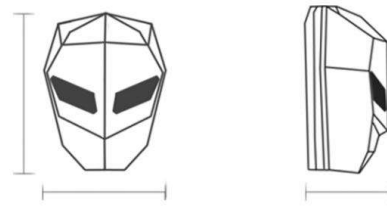

User Manual

Product Parameters