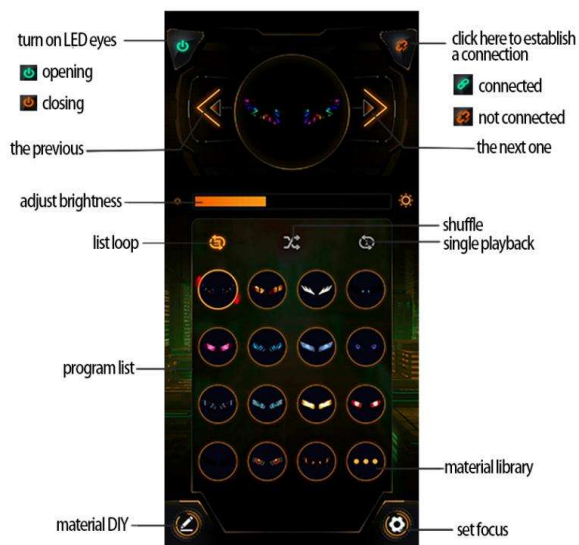

## Install "NR SPARK" APP

Download and install" NR SPARK" APP.

Scan QR code to download application  
 (For ios,search for" NR SPARK" in the APP Store to download)

## Connecting Bluetooth

The APP must be connected to bluetooth in order to use it.