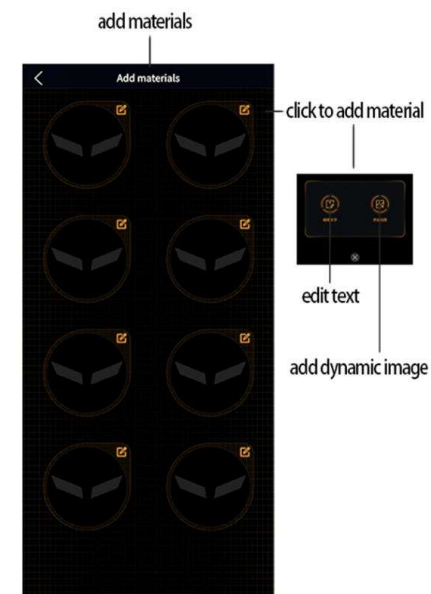

DIY Materials