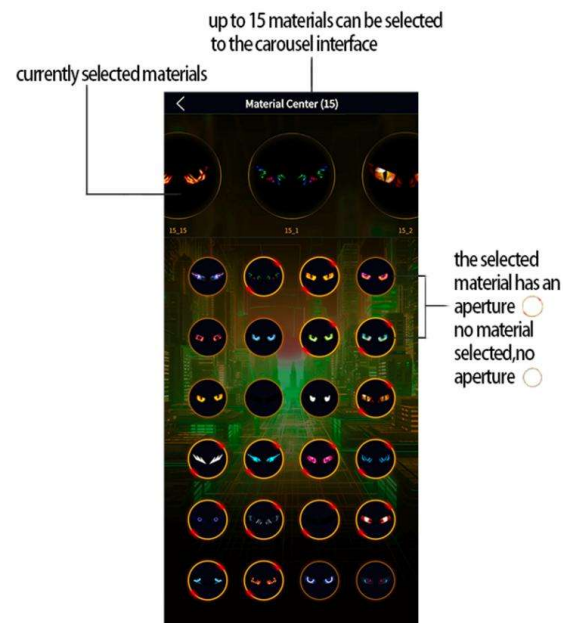

Material Library