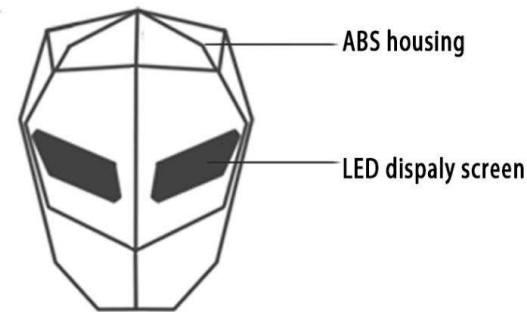

Product Introduction

A new generation of cool artifacts-LED riding backpack,a must-have tool for trendsetters to travel,edit and send text GIF animations freely, change gif anytime,antwhere,make your personality stand out inthe crowd,easily attract attention,high turnover rate.

It has super strong accommodating space,can meet daily commuting or commuting needs,carry it on your back to where you want to go. Cool new gameplay for bags,abandoning mediocrity,no longer uniform, you are different!